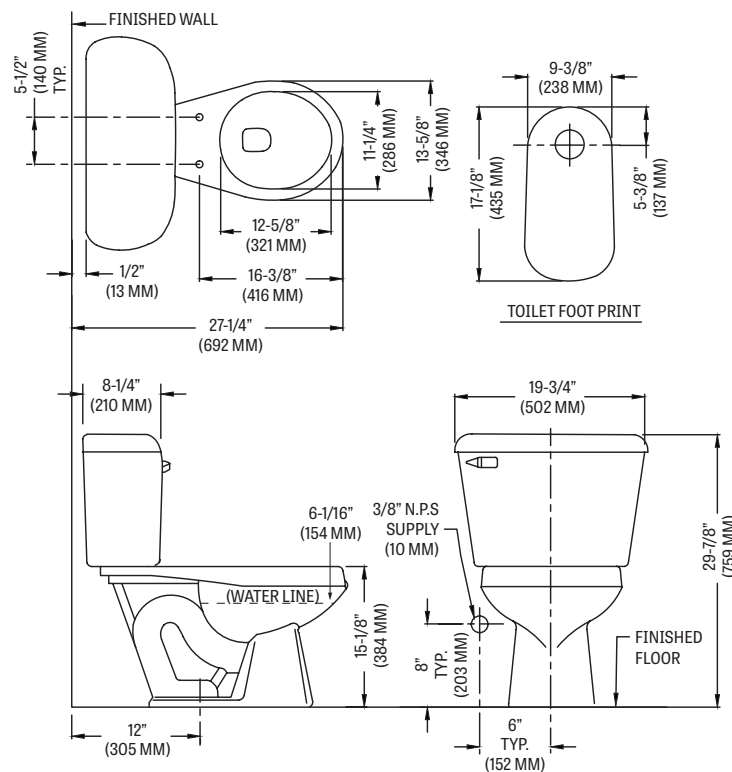

130CTK PRO-FIT[®] 1

MANSFIELD[®]

Complete Toilet Kit, Round Front, Vitreous China, Two-Piece Toilet

FEATURES

- Complete toilet kit (CTK)
- 3-bolt SmartFasten™ tank-to-bowl connection
- 1.6 gpf / 6.0 lpf low water consumption
- Round front bowl
- 2' flush tower
- Anti-siphon ballcock
- 12" rough-in
- Model 40 chrome-plated, plastic trip lever
- 2" glazed trapway
- The Mansfield[®] limited lifetime warranty
- Available in White, Bone and Biscuit

MODEL 130CTK

Toilet seat included

Complete toilet kit

ROUND

CTK

COMPONENTS

MODEL #	DESCRIPTION	CODES/STANDARDS
130CTK	Round front, two-piece toilet kit. Includes: toilet seat, wax toilet ring, floor bolts, caps, and multi-lingual installation instructions. Water supply hardware not included. Specify color.	
130	Round front, toilet bowl only. Less toilet seat. Specify color.	
160	Tank and cover only with left hand, front-mount, chrome-plated, plastic trip lever. Less supply. Specify color.	
SB100	Round, closed front, plastic toilet seat and cover.	

Complete Toilet Kit, Round Front, Vitreous China, Two-Piece Toilet

SPECIFICATIONS

MODEL #	DESCRIPTION	CODES/STANDARDS
130CTK	Round front (1.6 gpf / 6.0 lpf) two-piece toilet kit.	

MATERIAL	Vitreous China
WATER PRESSURE RANGE	20 to 80 PSI
FLUSH SYSTEM	2" Flush Tower
WATER USAGE	1.6 gpf / 6.0 lpf
WATER SURFACE AREA	8' X 9'
ROUGH-IN	12"
MAP RATING	800 grams

TRAP DIAMETER	2'
TRAP SEAL	2-5/8'
SHIPPING WEIGHT	Model 130CTK - 85 lbs. (38.2 kg)
WARRANTY	Vitreous China - Limited Lifetime Tank Trim - Limited One Year

TECHNICAL INFORMATION

Note: these dimensions are nominal and subject to change without notice.